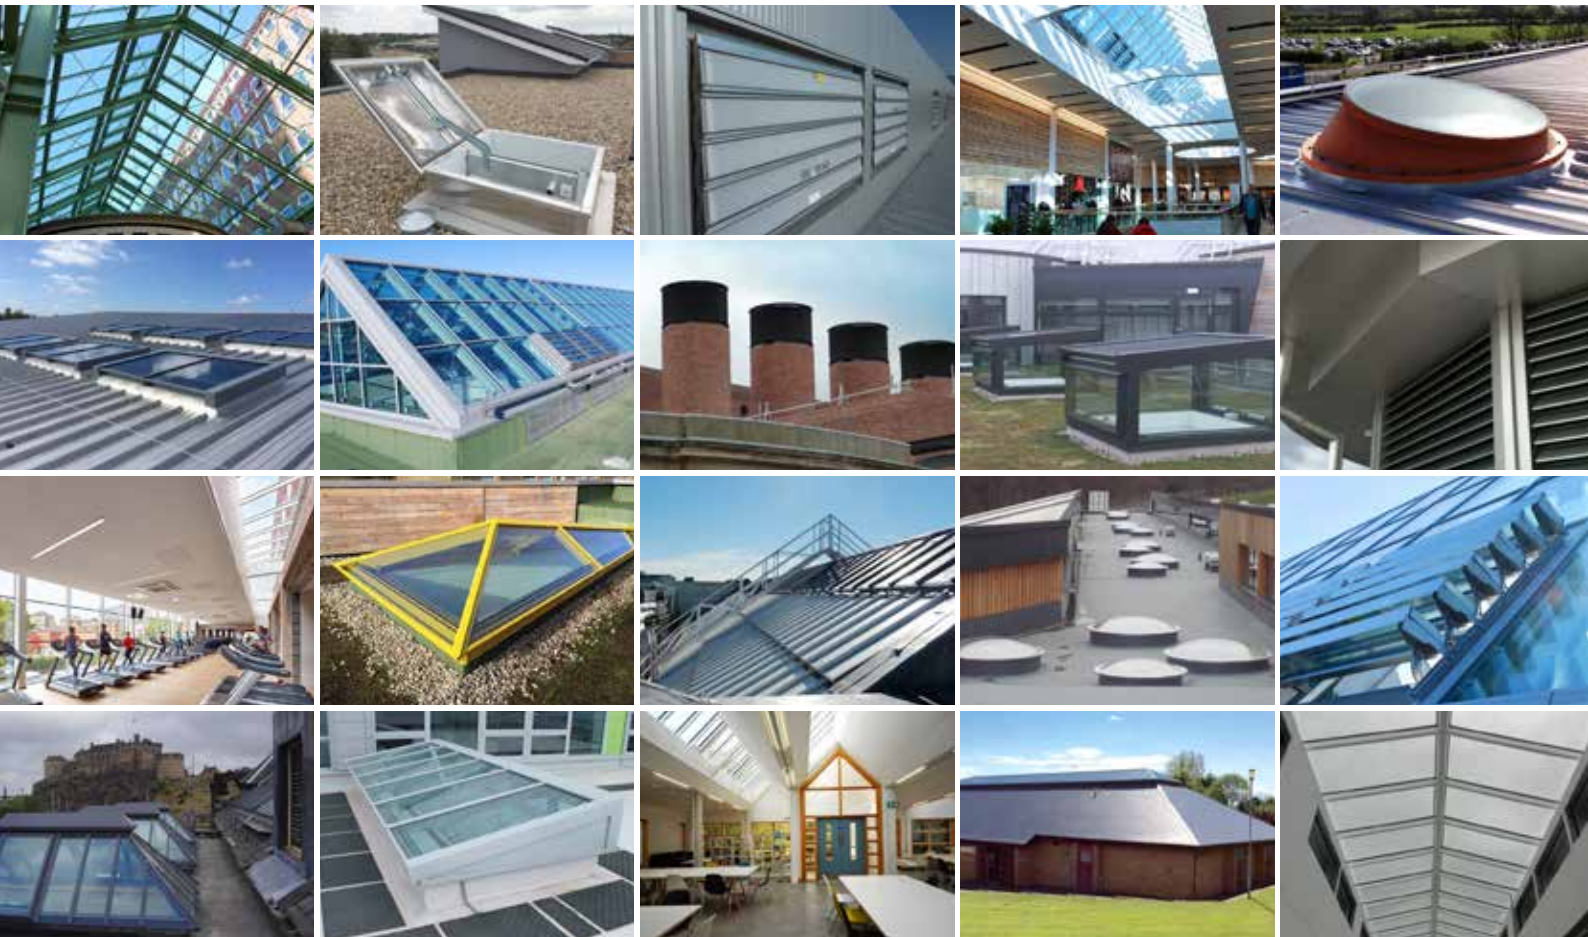

LAREINE ENGINEERING

THE UK'S TRUSTED DAYLIGHTING & VENTILATION SPECIALIST

- Preferred supplier to leading architects, engineers & contractors
- Multi-sector expertise
- Design, manufacture, installation, servicing
- All relevant accreditations & affiliations
- RIBA CPD Providers Network Member
- Nationwide sales & support