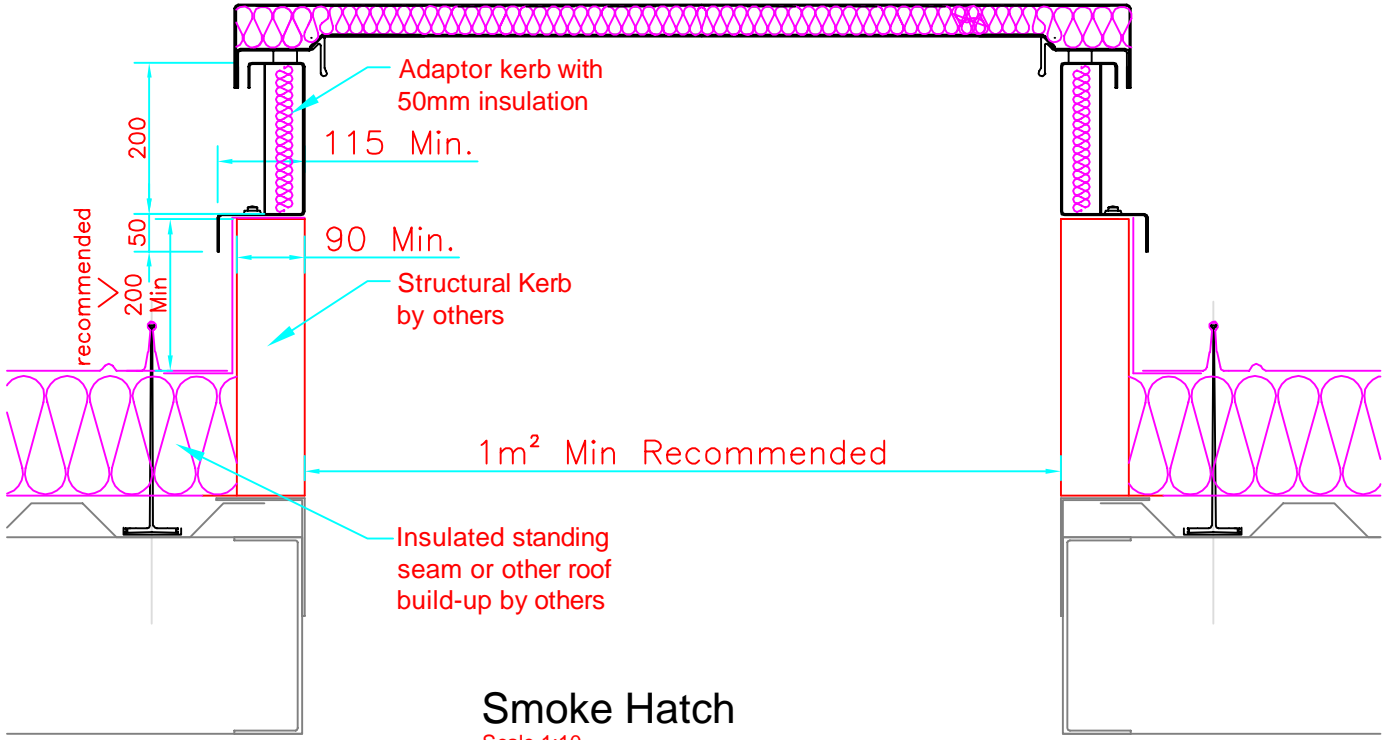

General Notes:
1. Do not scale this drawing.

Rev. A - Drg. updated. 08.07.2014

LAREINE ENGINEERING LTD.
UNIT 1, ARMADALE INDUSTRIAL ESTATE.
ARMADALE EH48-2JY WEST LOTHIAN.
Tel 01501 731 600 Fax 01501 733 828

Title/Name Smoke Hatch on builders Upstand				
Drawn AWA	Date -	Scale As Shown	Drawing number STD - 013	Rev A