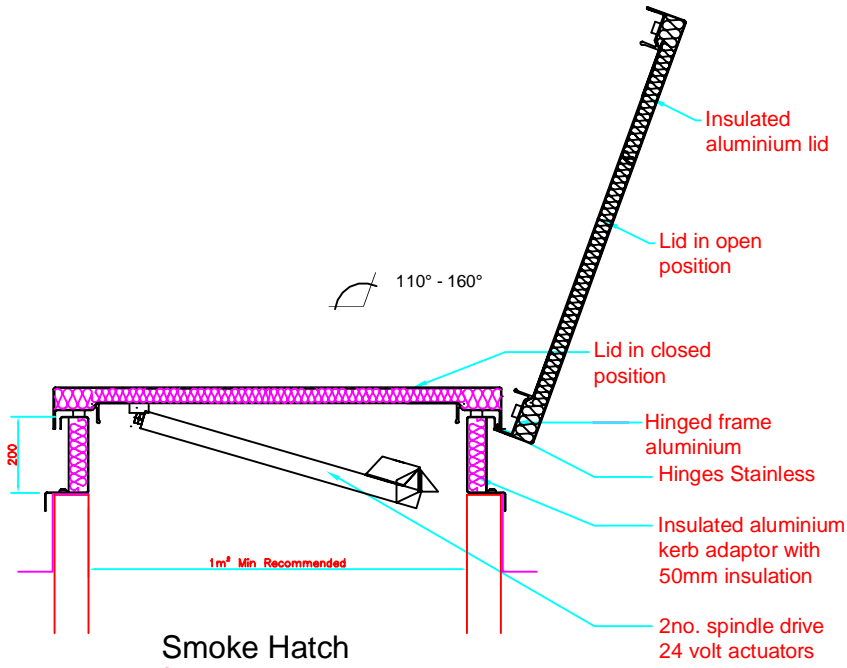

General Notes:  
 1. Do not scale this drawing.

Rev. A - Drg. updated. 08.07.2014

**LAREINE ENGINEERING LTD.**  
 UNIT 1, ARMADALE INDUSTRIAL ESTATE.  
 ARMADALE EH48-2JY WEST LOTHIAN.  
 Tel 01501 731 600 Fax 01501 733 828

Title/Name Smoke Hatch on builders Upstand				
Drawn AWA	Date -	Scale As Shown	Drawing number STD - 013	Rev A