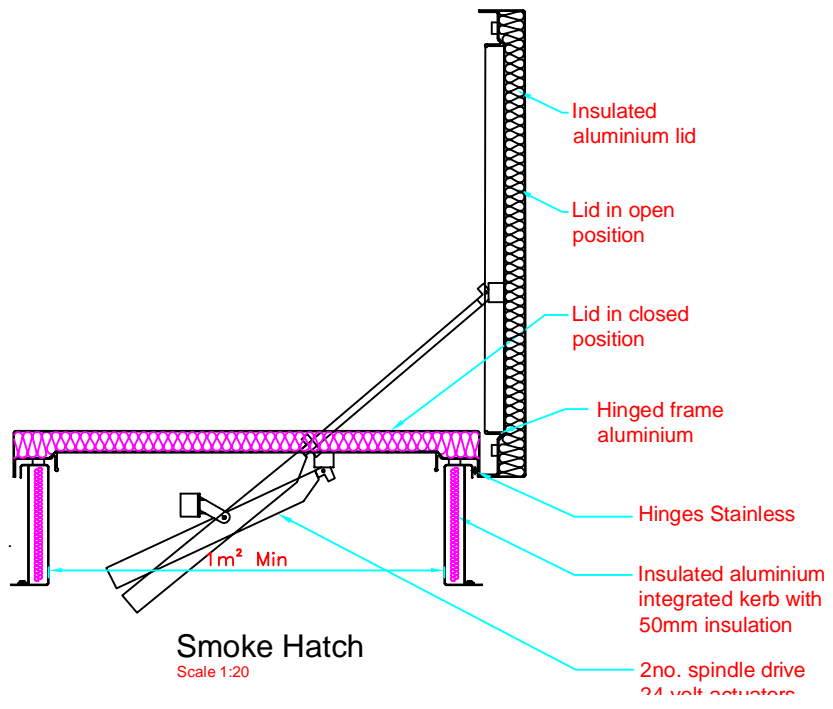

General Notes:
 1. Do not scale this drawing.

Rev. A - Drg. updated. 08.07.2014

 LAREINE ENGINEERING LTD. UNIT 1, ARMADALE INDUSTRIAL ESTATE. ARMADALE EH48-2JY WEST LOTHIAN. Tel 01501 731 600 Fax 01501 733 828	Title/Name		Drawing number		Rev
	Smoke Hatch (On Flat Roof)		STD - 035		A
Drawn	Date	Scale	Drawing number		Rev
AWA	-	As Shown	STD - 035		A