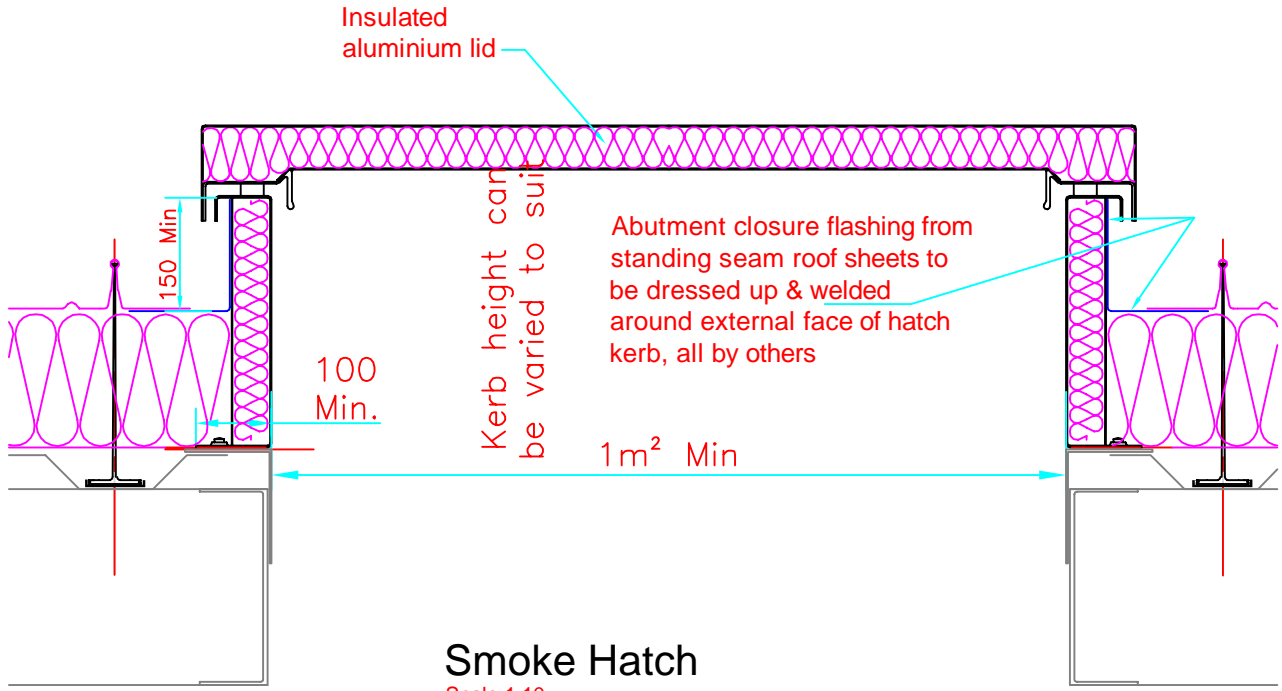

General Notes:
 1. Do not scale this drawing.

Rev. A - Drg. updated. 08.07.2014

 LAREINE ENGINEERING LTD. UNIT 1, ARMADALE INDUSTRIAL ESTATE. ARMADALE EH48-2JY WEST LOTHIAN. Tel 01501 731 600 Fax 01501 733 828	Title/Name		Drawing number		Rev
	Smoke Hatch (On Flat Roof)		STD - 035		A
Drawn	Date	Scale	Drawing number		Rev
AWA	-	As Shown	STD - 035		A