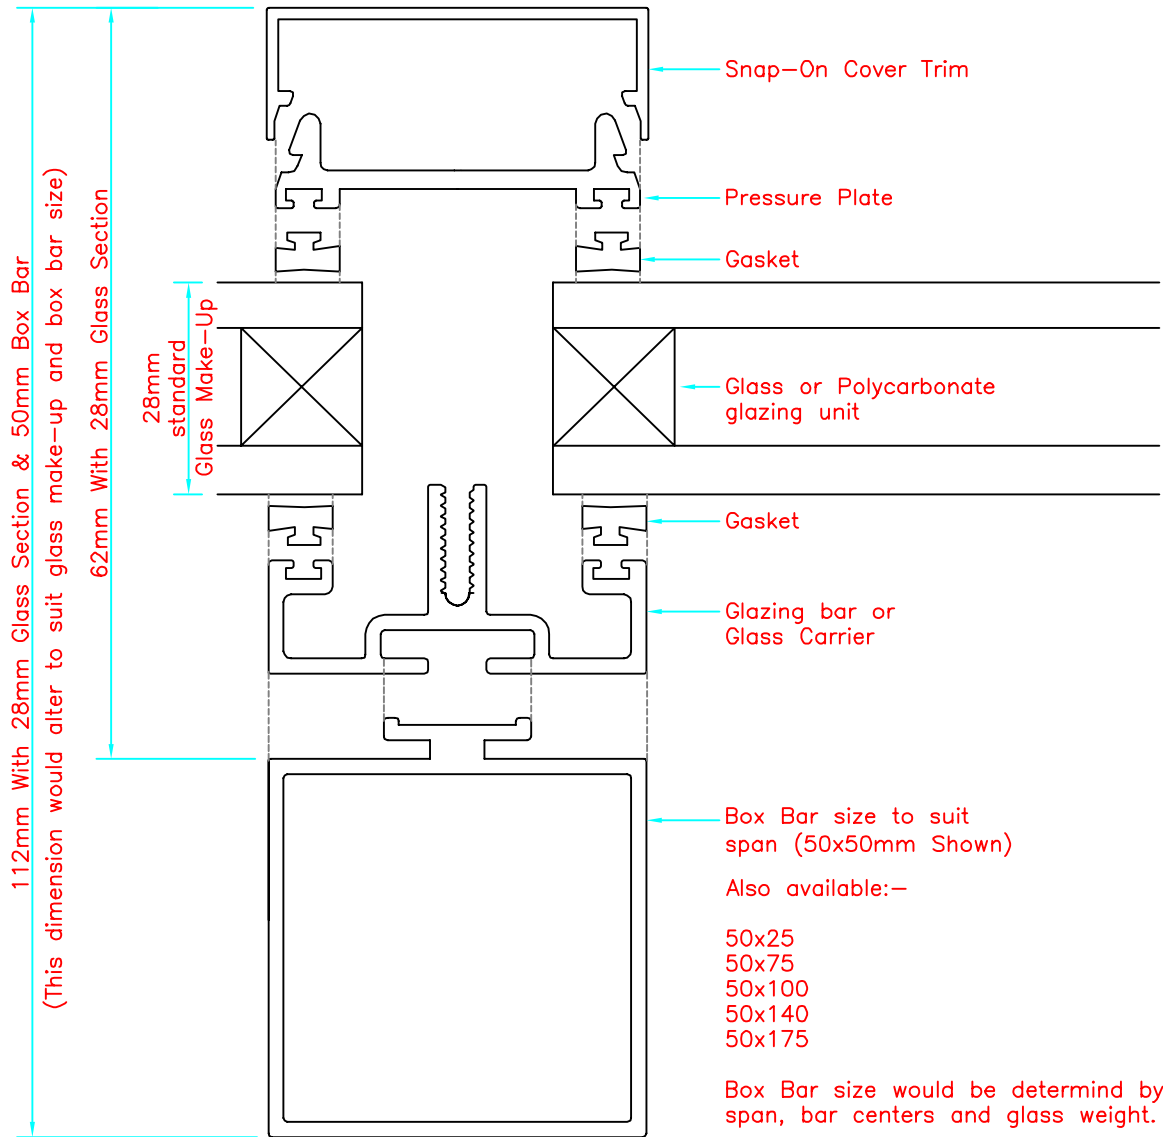

General Notes:  
 1. Do not scale this drawing.

Section Annotation  
 Scale 1:1

Rev. A Drawing updated 28.07.2014

**LAREINE ENGINEERING LTD.**  
 UNIT 1, ARMADALE INDUSTRIAL ESTATE.  
 ARMADALE EH48-2JY WEST LOTHIAN.  
 Tel 01501 731 600 Fax 01501 733 828

Title/Name				
Section Annotation				
Drawn	Date	Scale A4	Drawing number	Rev
AWA	-	As Shown	STD - 031	A